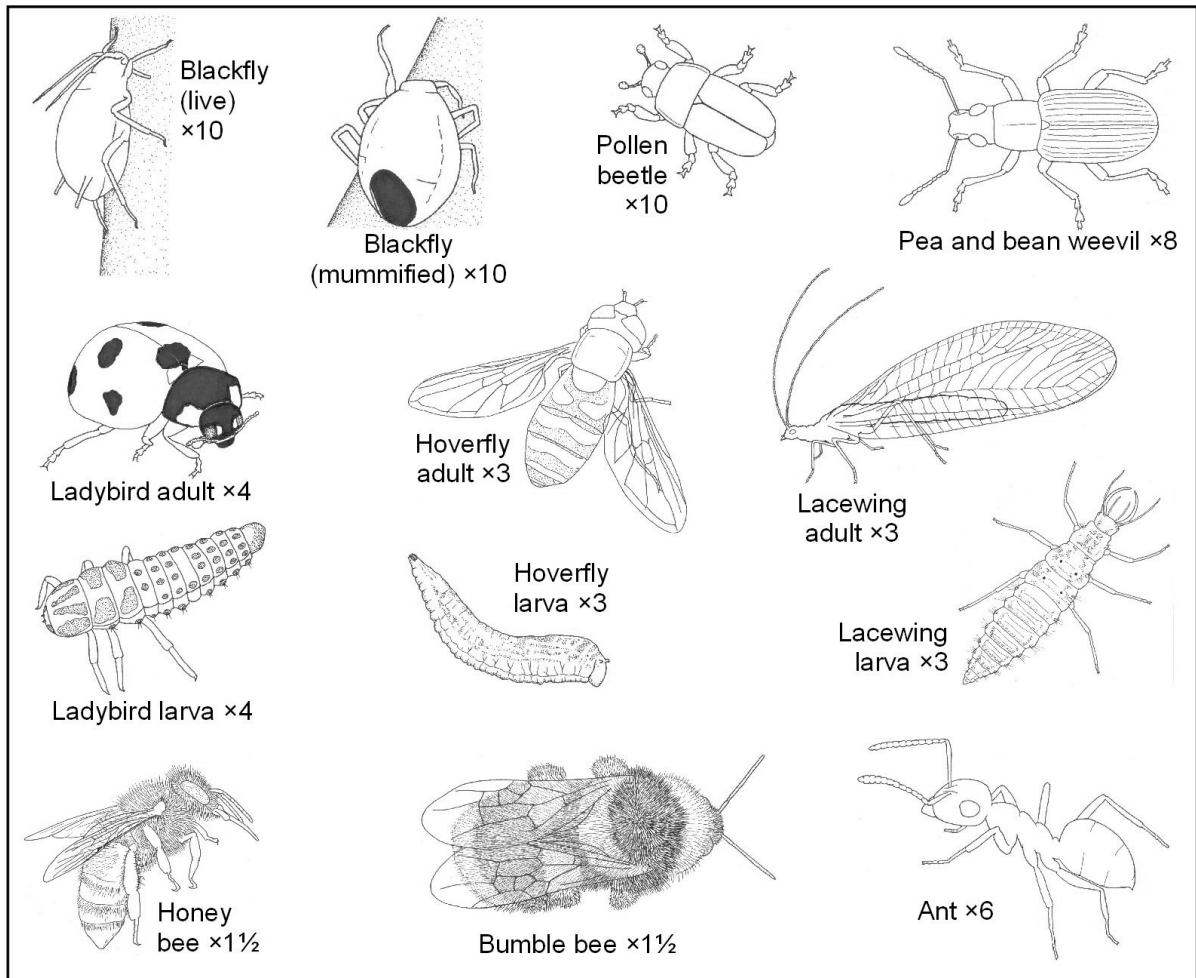

How to Recognize Insects Found on Broad Beans

For National Insect Week, in partnership with the DfES Growing Schools Programme